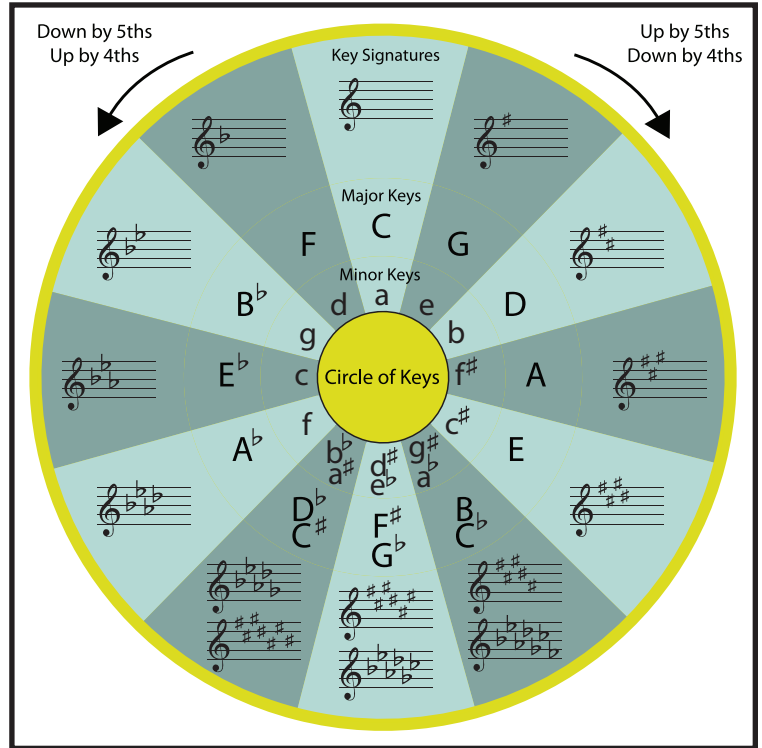

38 piano keys #FCGDAEB
 ♭BEADGCF

38 piano keys #FCGDAEB
 ♭BEADGCF

38 piano keys #FCGDAEB
 ♭BEADGCF

38 piano keys #FCGDAEB
 ♭BEADGCF